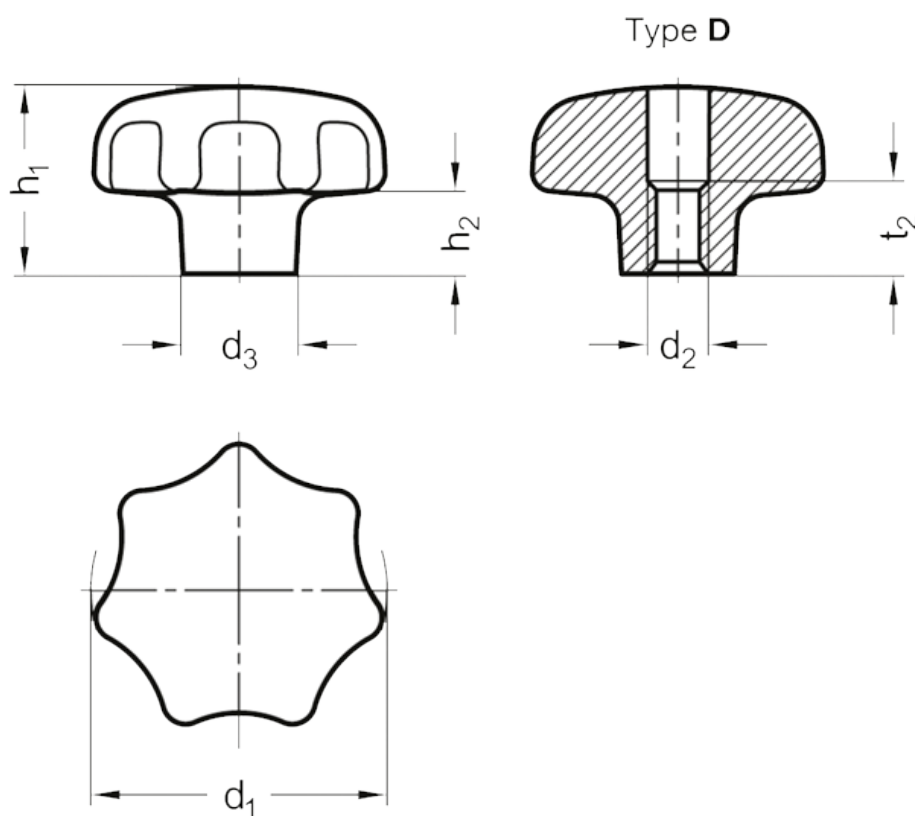

Article number: 206336A463M12DPL

Description: E+G Star knob GN 6336-A4-63-M12-D-PL  
Polished

## Measures

d1	= 63
d2	= M 12
d3	= 20
h1	= 40
h2	= 19
t2	= 20
Weight in (g)	= 378